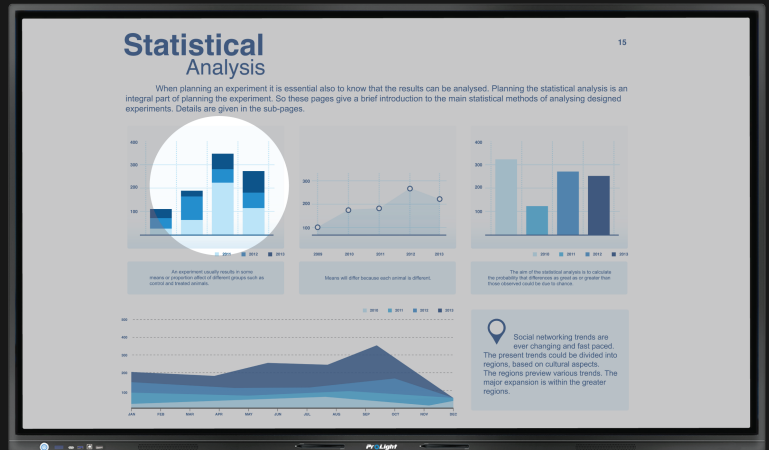

Spotlight Wireless Presentation Remote

Advanced presentation remote

ProLight spotlight wireless presentation remote gives you a new level of control over your presentations.

Mouse
Move in the air

Spotlight
Overshadow all except the focus

Digital
Guide sight of audience to get major point

Magnifier
Magnify details to know everything

Mark
Mark key items and add comments